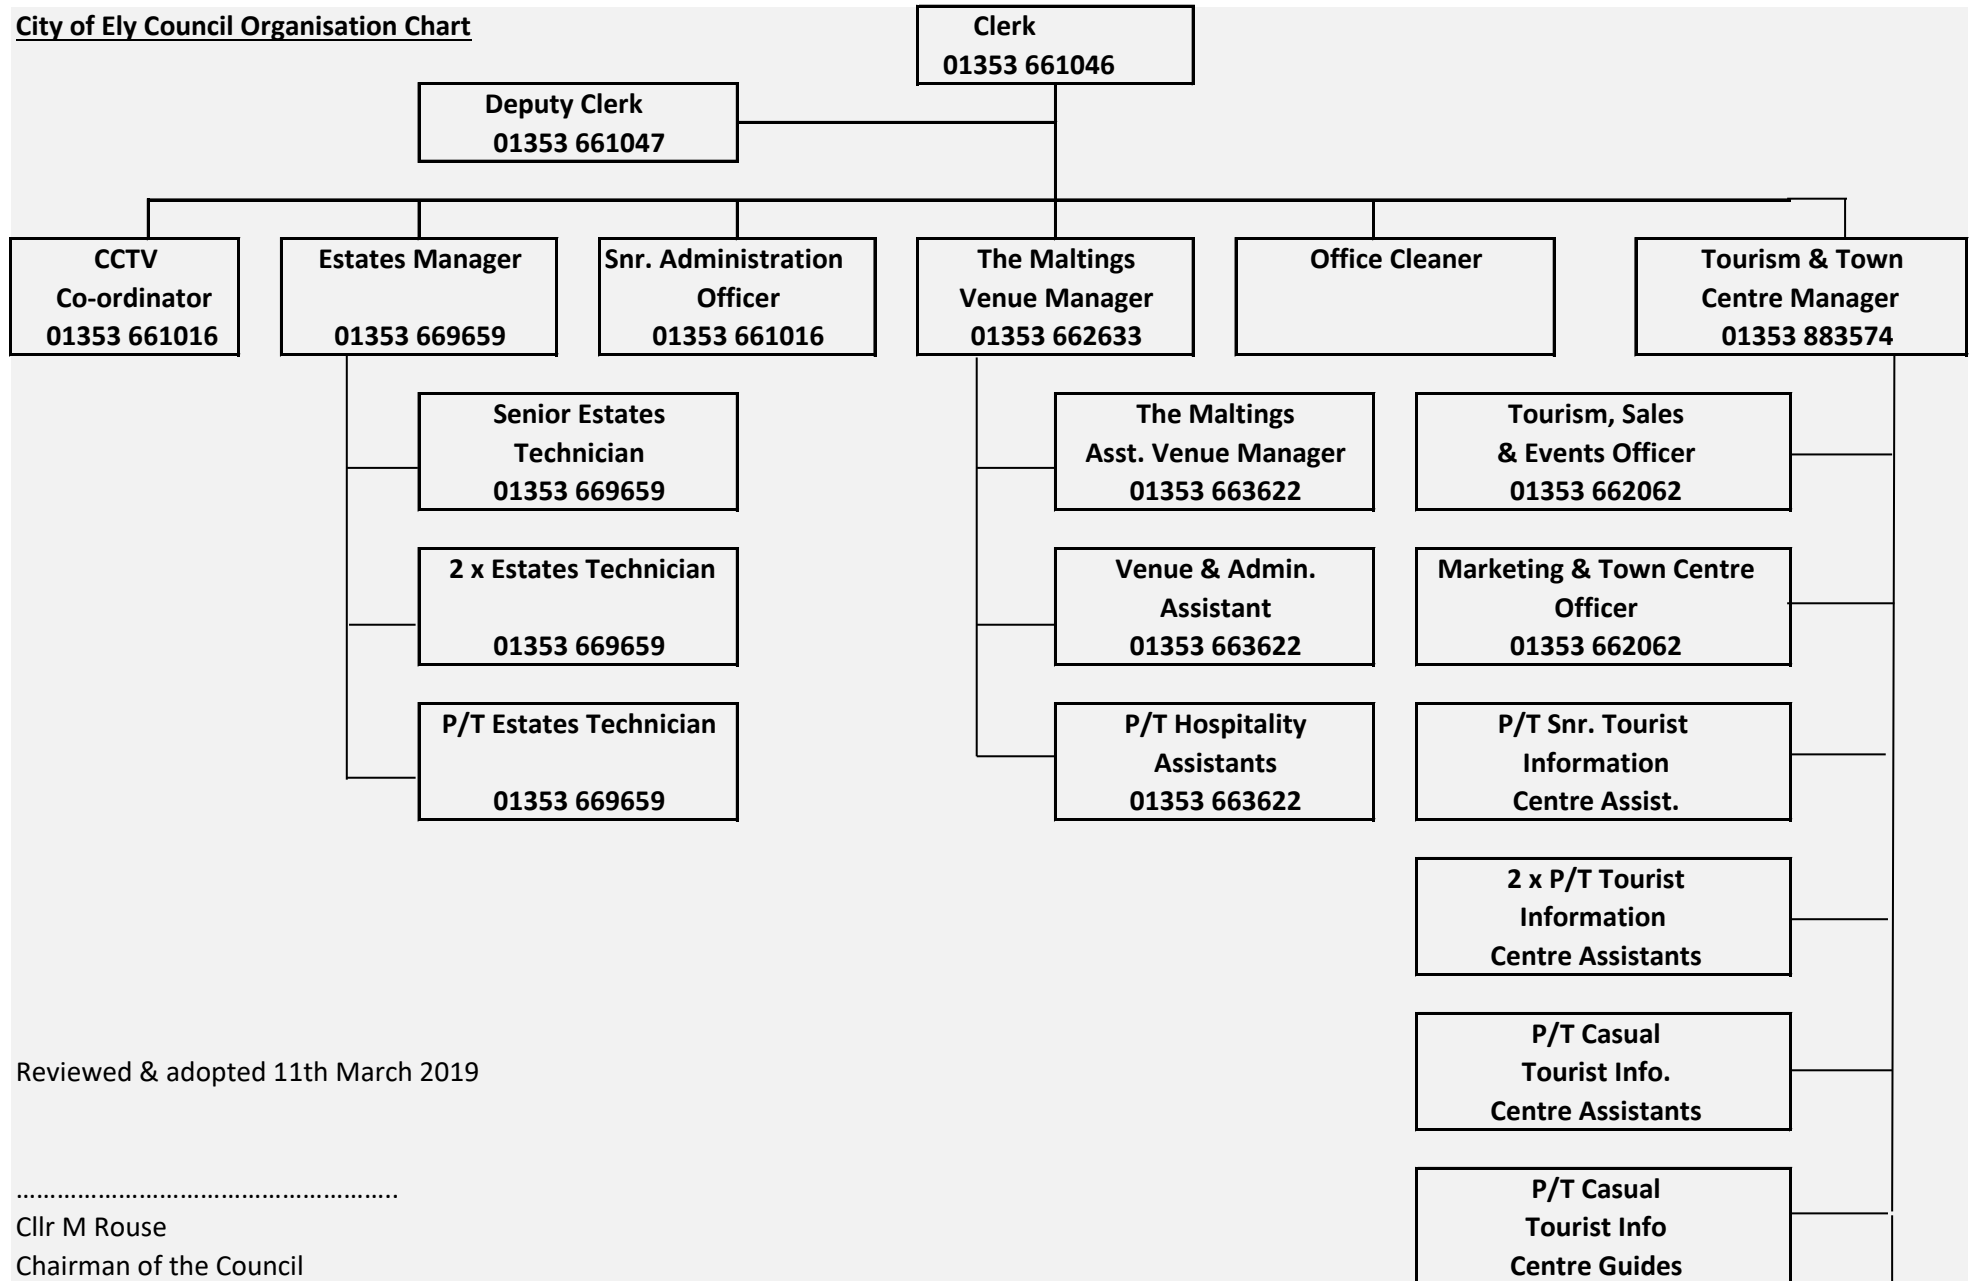

City of Ely Council Organisation Chart

Reviewed & adopted 11th March 2019

.....
 Cllr M Rouse
 Chairman of the Council

**P/T City Centre
Ranger**